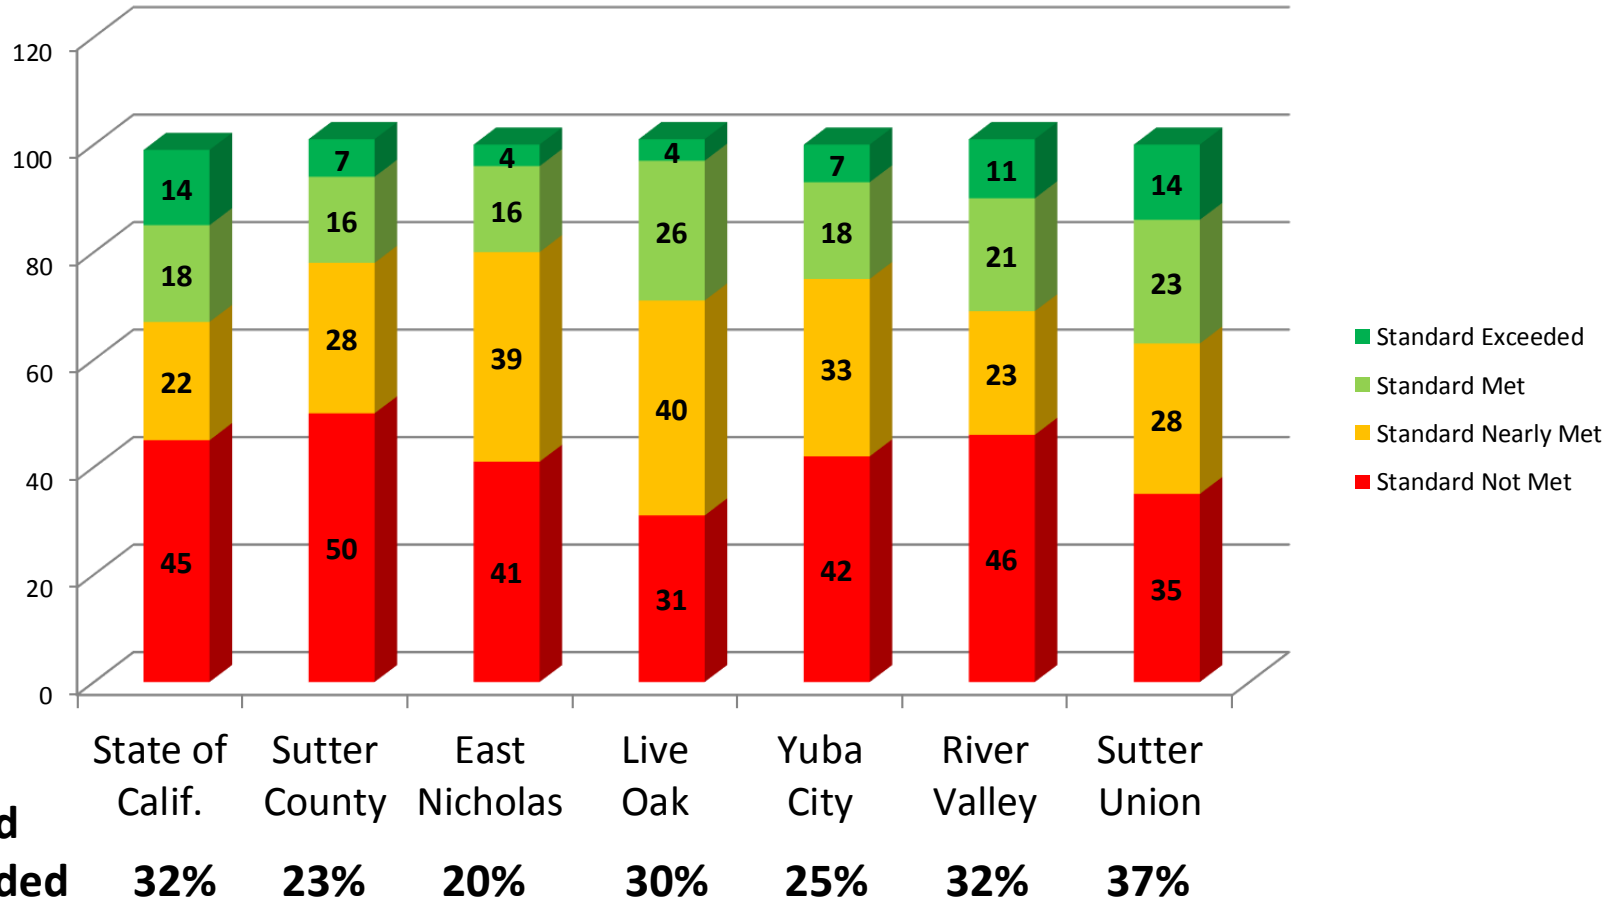

Sutter Union High School 11th Grade Math Scores 2015-2019 (%)

**Total Standard
Met or Exceeded**

11th Grade Math Scores(%) 2019

11th Grade PSAT 2015-2018

% Met College Ready Benchmark in Math

Sutter Union High School vs California and USA