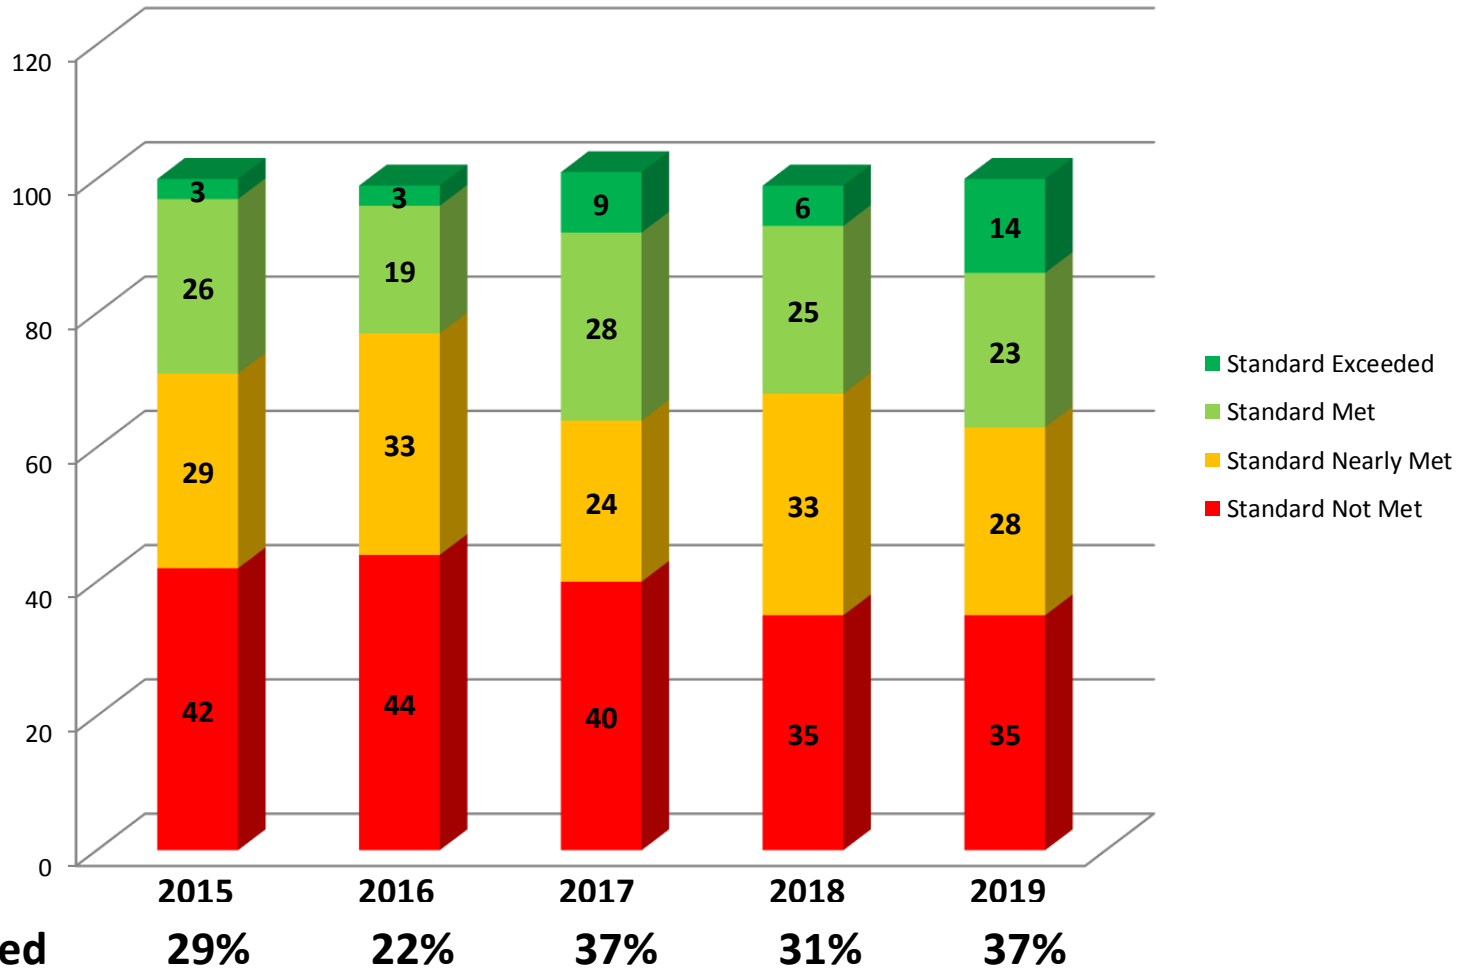

Sutter Union High School 11th Grade Math Scores 2015-2019 (%)

**Total Standard
Met or Exceeded**

11th Grade Math Scores(%) 2019

11th Grade PSAT 2015-2018

% Met College Ready Benchmark in Math

Sutter Union High School vs California and USA